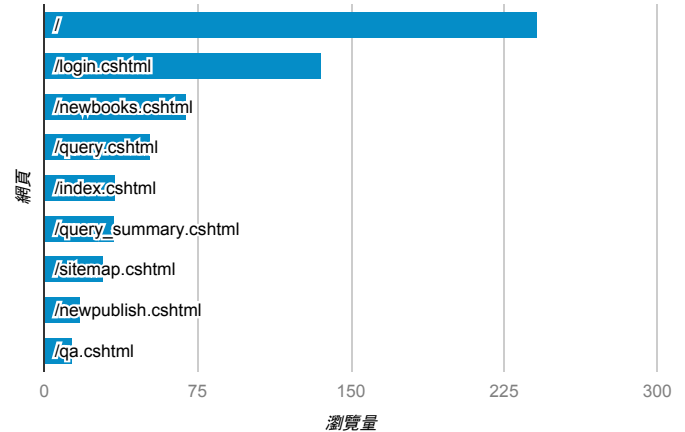

瀏覽量 (依網頁分組)

造訪和新造訪率 (依關鍵字分組)

關鍵字	工作階段	% 新工作階段
(not provided)	97	70.10%
dos 驅動程式設計	1	100.00%