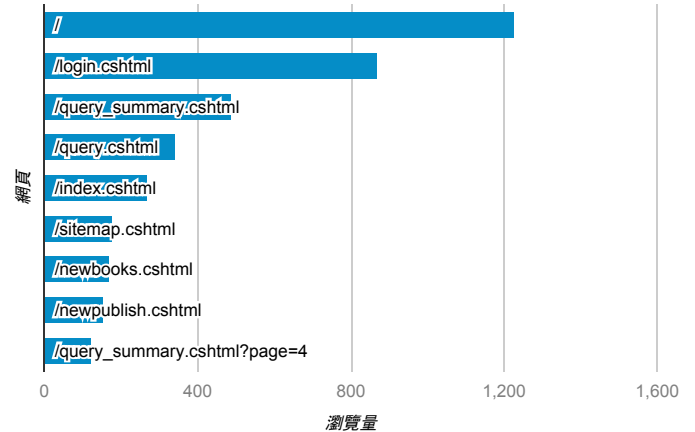

#### 網頁載入平均需時 (秒)

● 平均網頁載入時間 (秒)

#### 網頁載入平均需時 (秒)和瀏覽量 (依 網頁 分組)

網頁	平均網頁載入時間 (秒)	瀏覽量
/book_detail.cshtml?path=books/univexam/massage&title=按摩技術士技能檢定學科測試試題&bn=	17.58	1
/daisy_list.cshtml?org=nthu&year=99	12.27	6
/book_detail.cshtml?path=Publishers/net/ku/a109/b001&title=武林客棧	12.05	8
/book_detail.cshtml?path=Publishers/magazine/fl/2002/0260&title=非凡商業周刊260期&bn=2002年非凡周刊	8.27	1
/book_detail.cshtml?path=Publishers/net/literal/chinese/b085&title=元史	7.23	1
/read.cshtml?path=Chinatimes/chinatimes.old/106/10603/1060316/ONLINE/WORLD/all.txt&title=(國際要聞類全部新聞)&bn=國際要聞	6.98	1
/book_detail.cshtml?path=books/air/tk587005&title=消費者權益與保護	6.71	1
/book_detail.cshtml?path=books/univexam/univexam/99/uni&title=大學組&bn=99學年度身心障礙學生升學大專校院甄試試題	6.47	2
/book_detail.cshtml?path=books/uni/c-h-g/tk673009&title=地理I+習作簿	5.97	22
/book_detail.cshtml?path=books/uni/rig/tk313001&title=LINEAR+ALGEBRA+WITH+APPLICATIONS&bn=宗教+++++(tk200000+---tk299999)+(BM:+anderson+witche)	5.75	1

#### 瀏覽量 (依網頁分組)